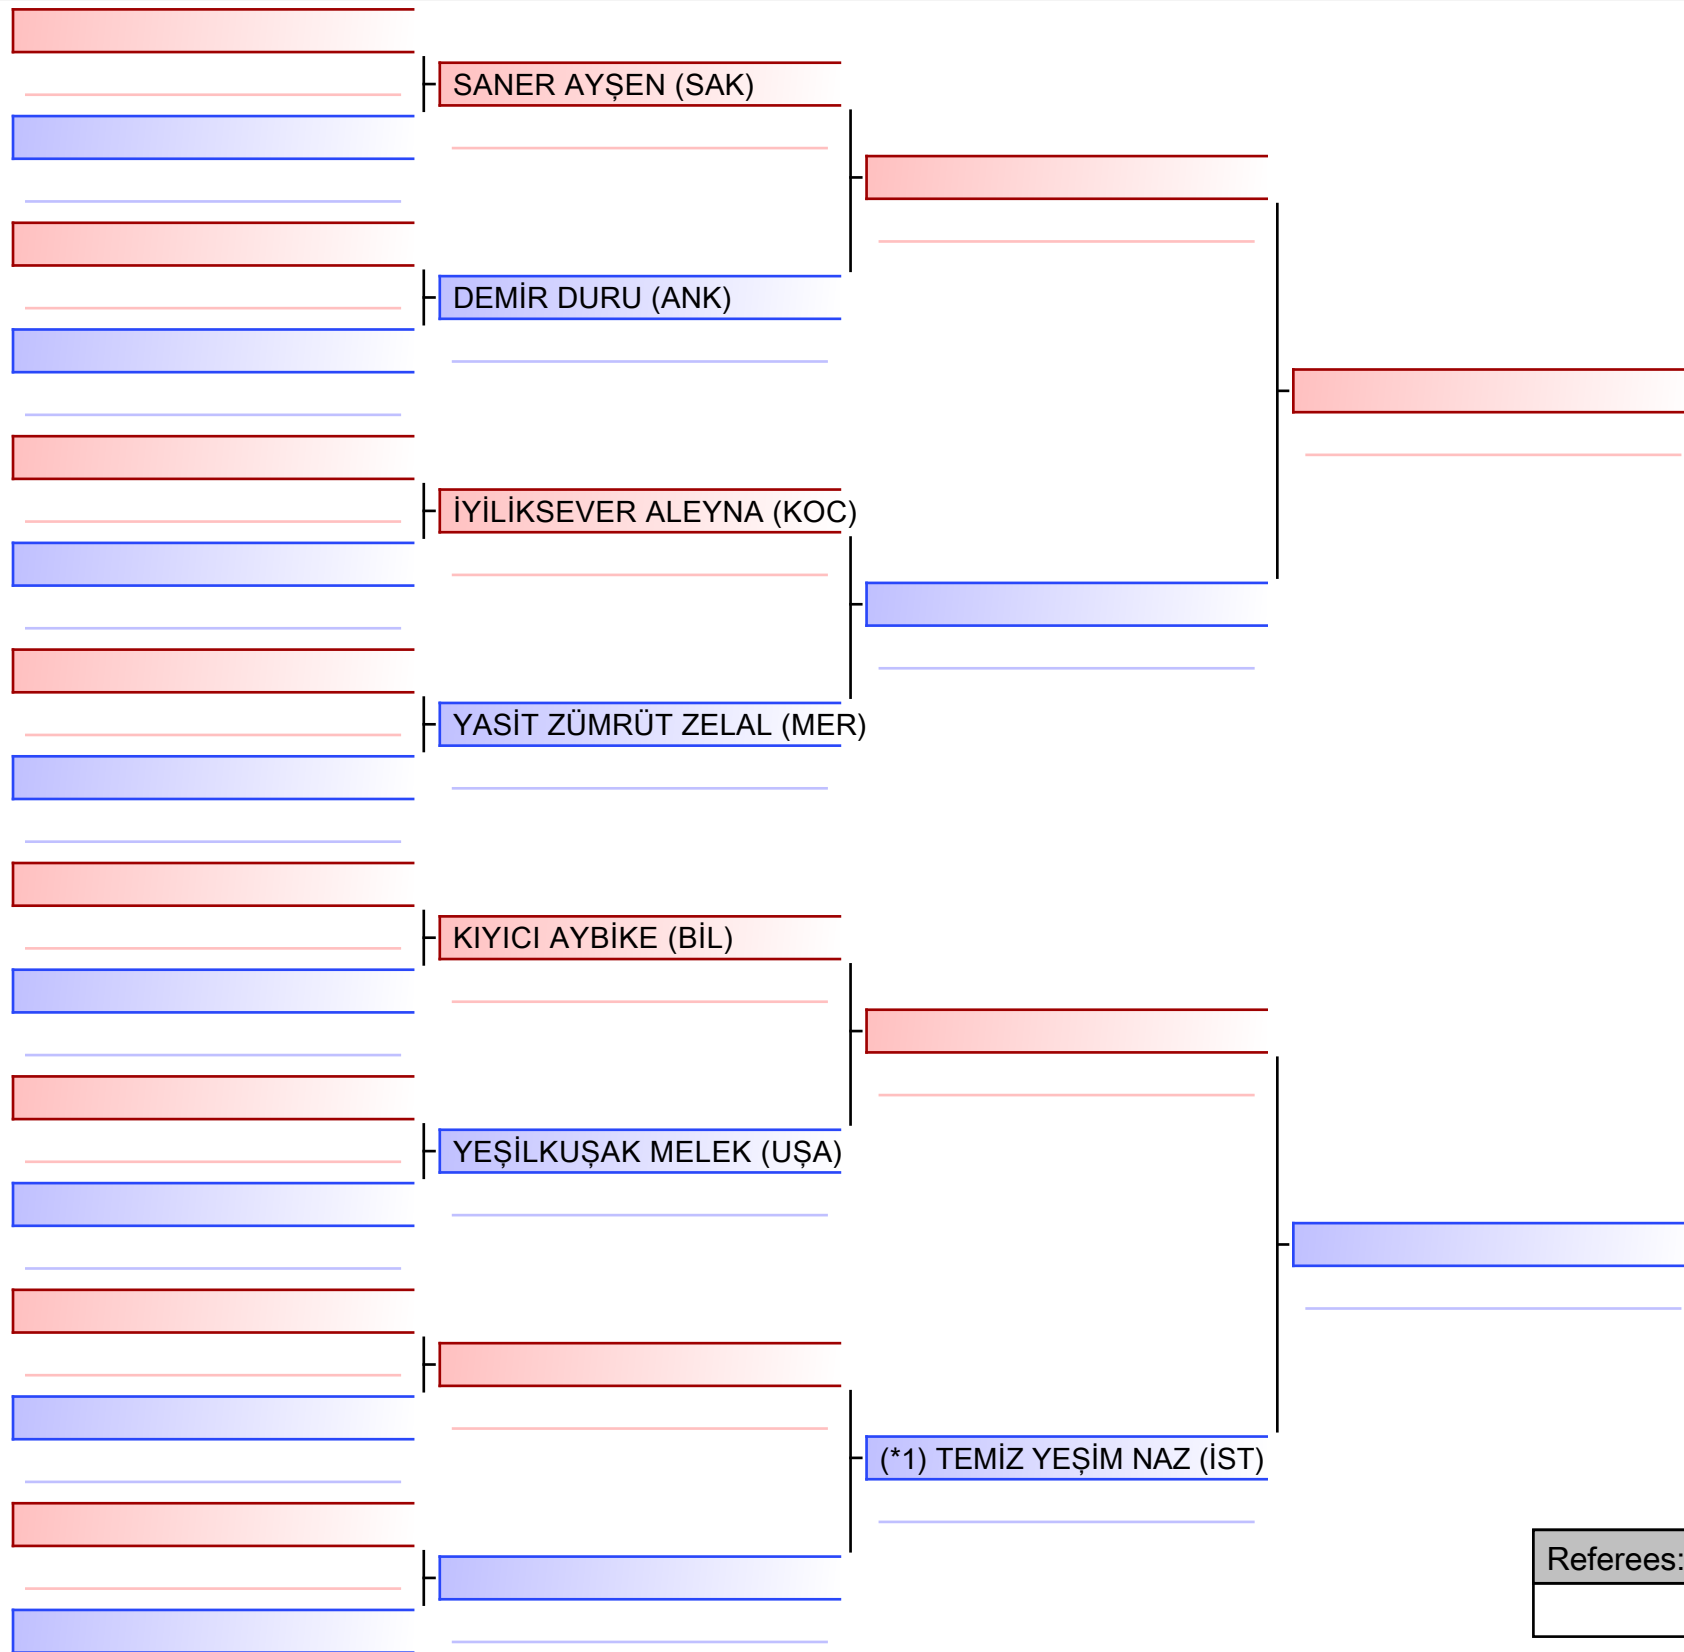

Referees:

*Seeded

Referees:			

Grey bar

*Seeded

Referees:			